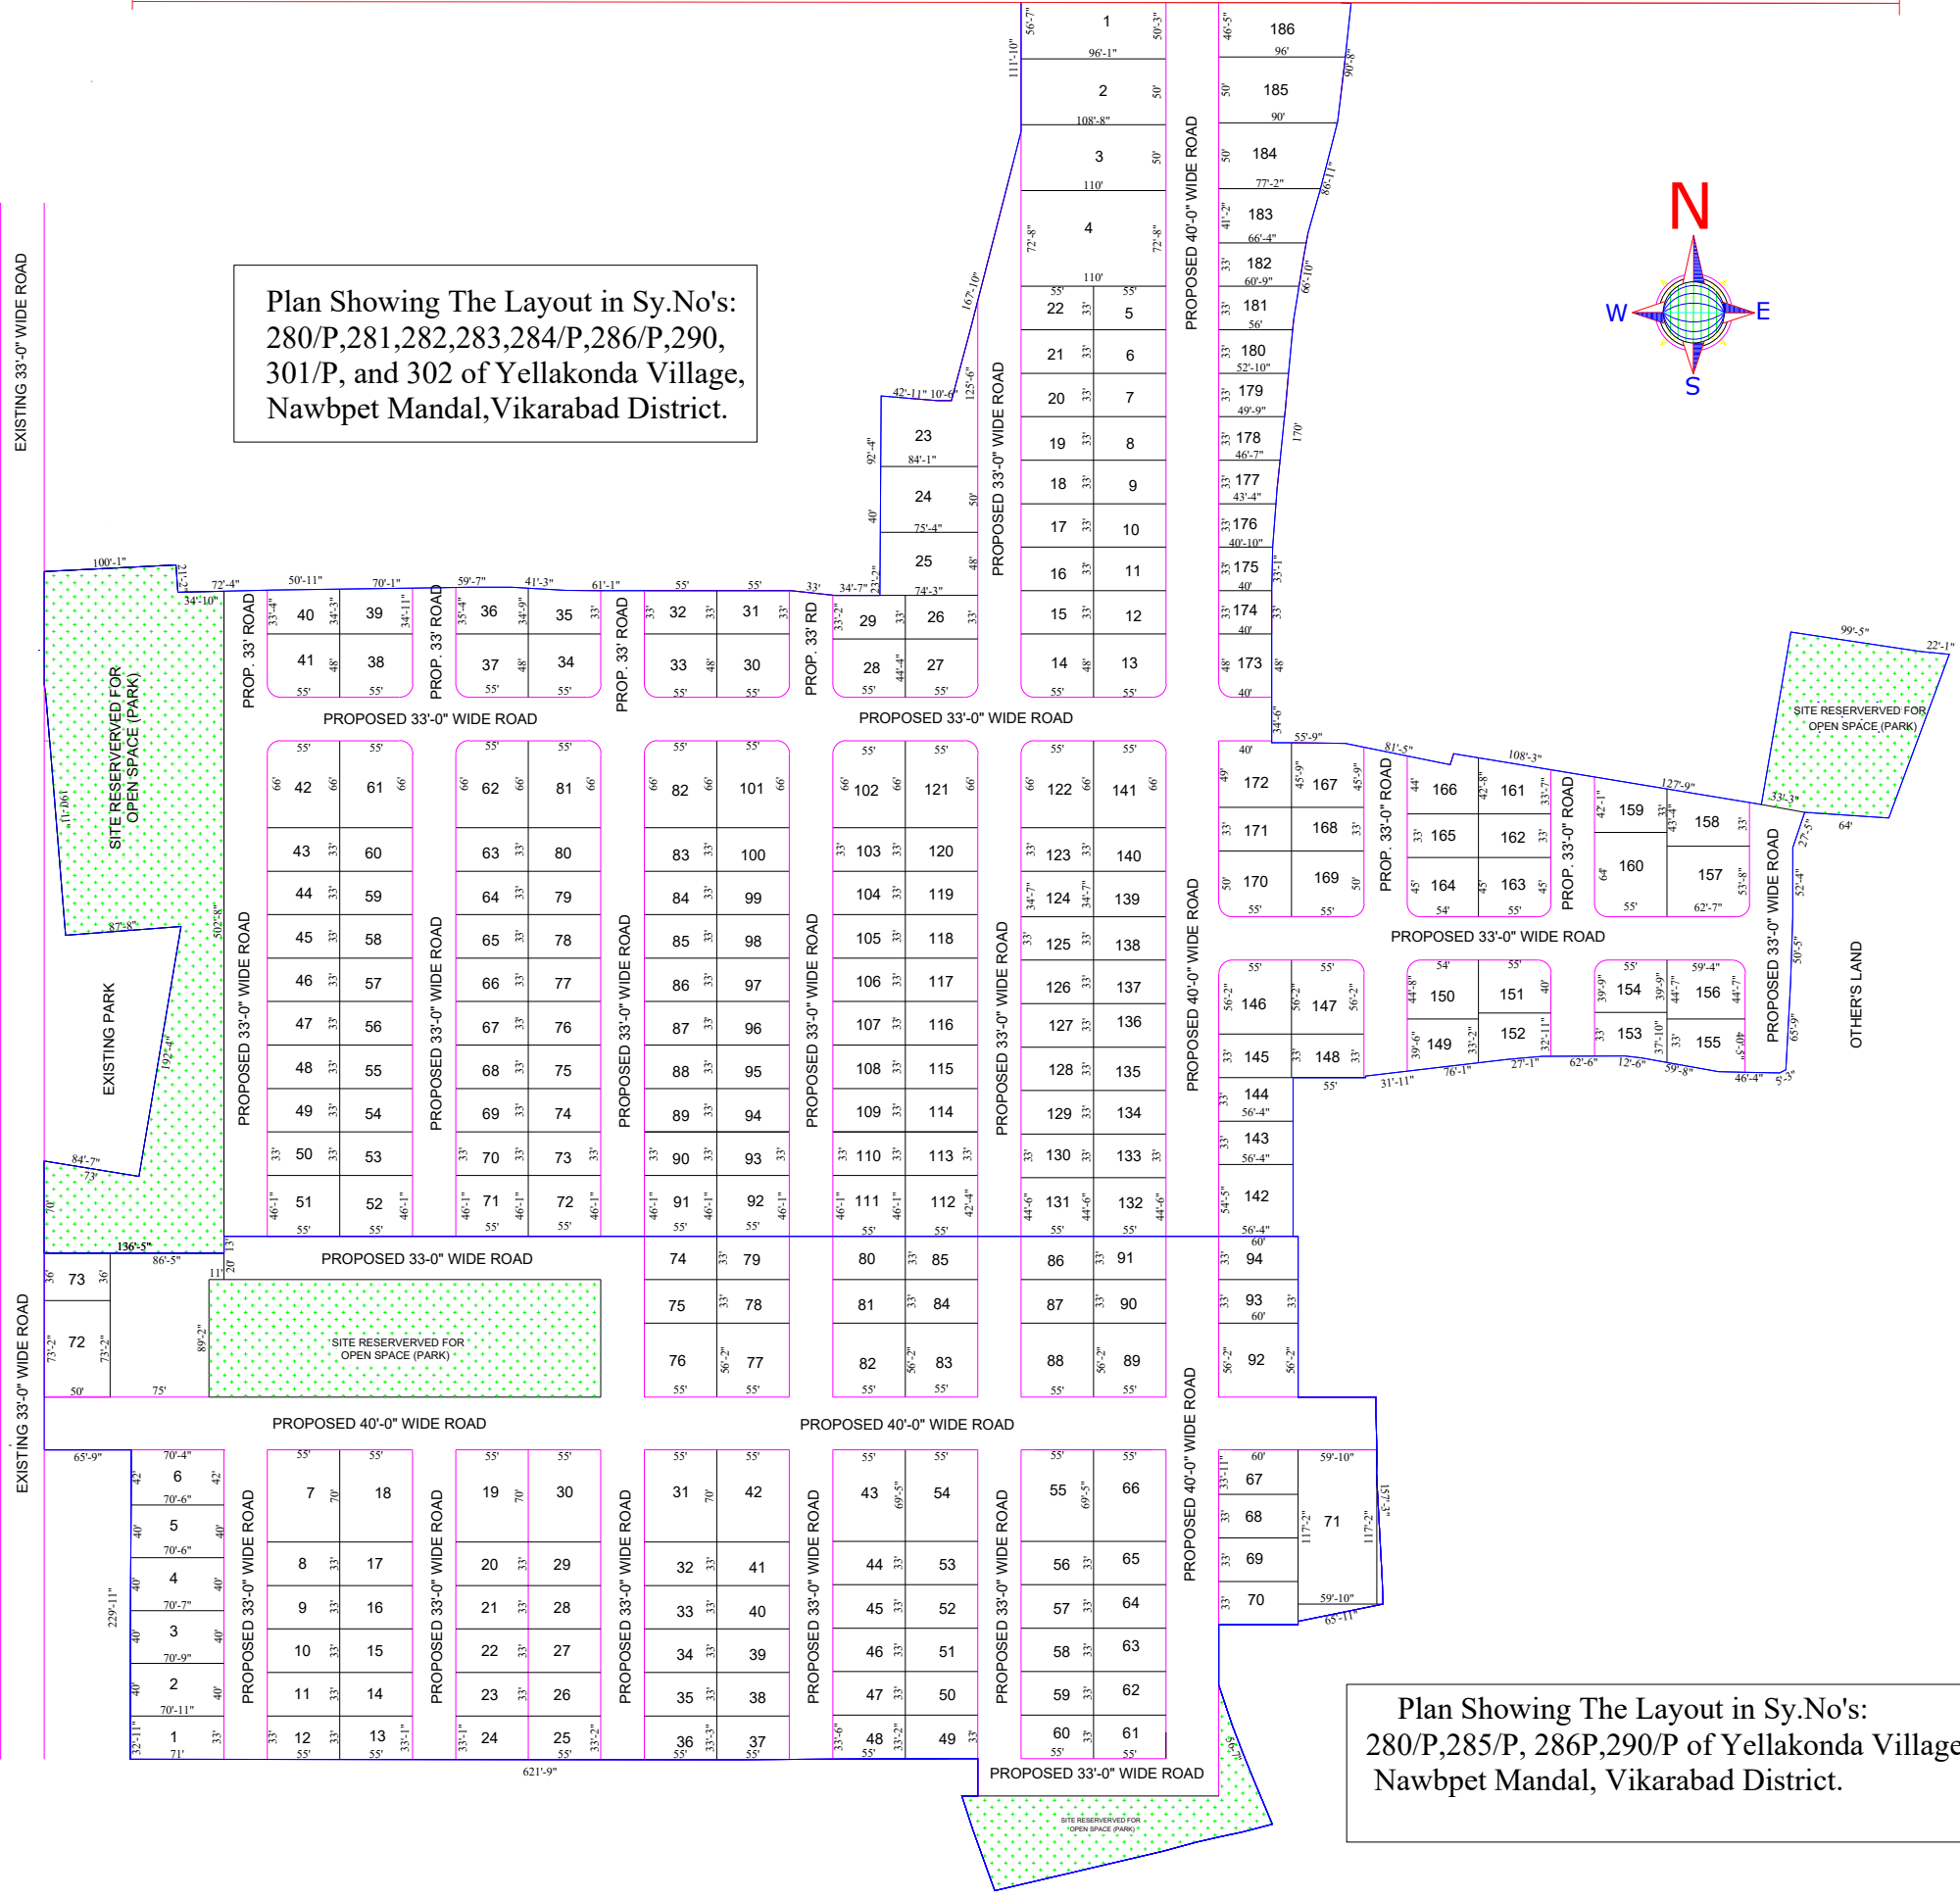

Plan Showing The Layout in Sy.No's: 280/P,281,282,283,284/P,286/P,290, 301/P, and 302 of Yellakonda Village, Nawbpet Mandal, Vikarabad District.

Plan Showing The Layout in Sy.No's: 280/P,285/P, 286P,290/P of Yellakonda Village, Nawbpet Mandal, Vikarabad District.